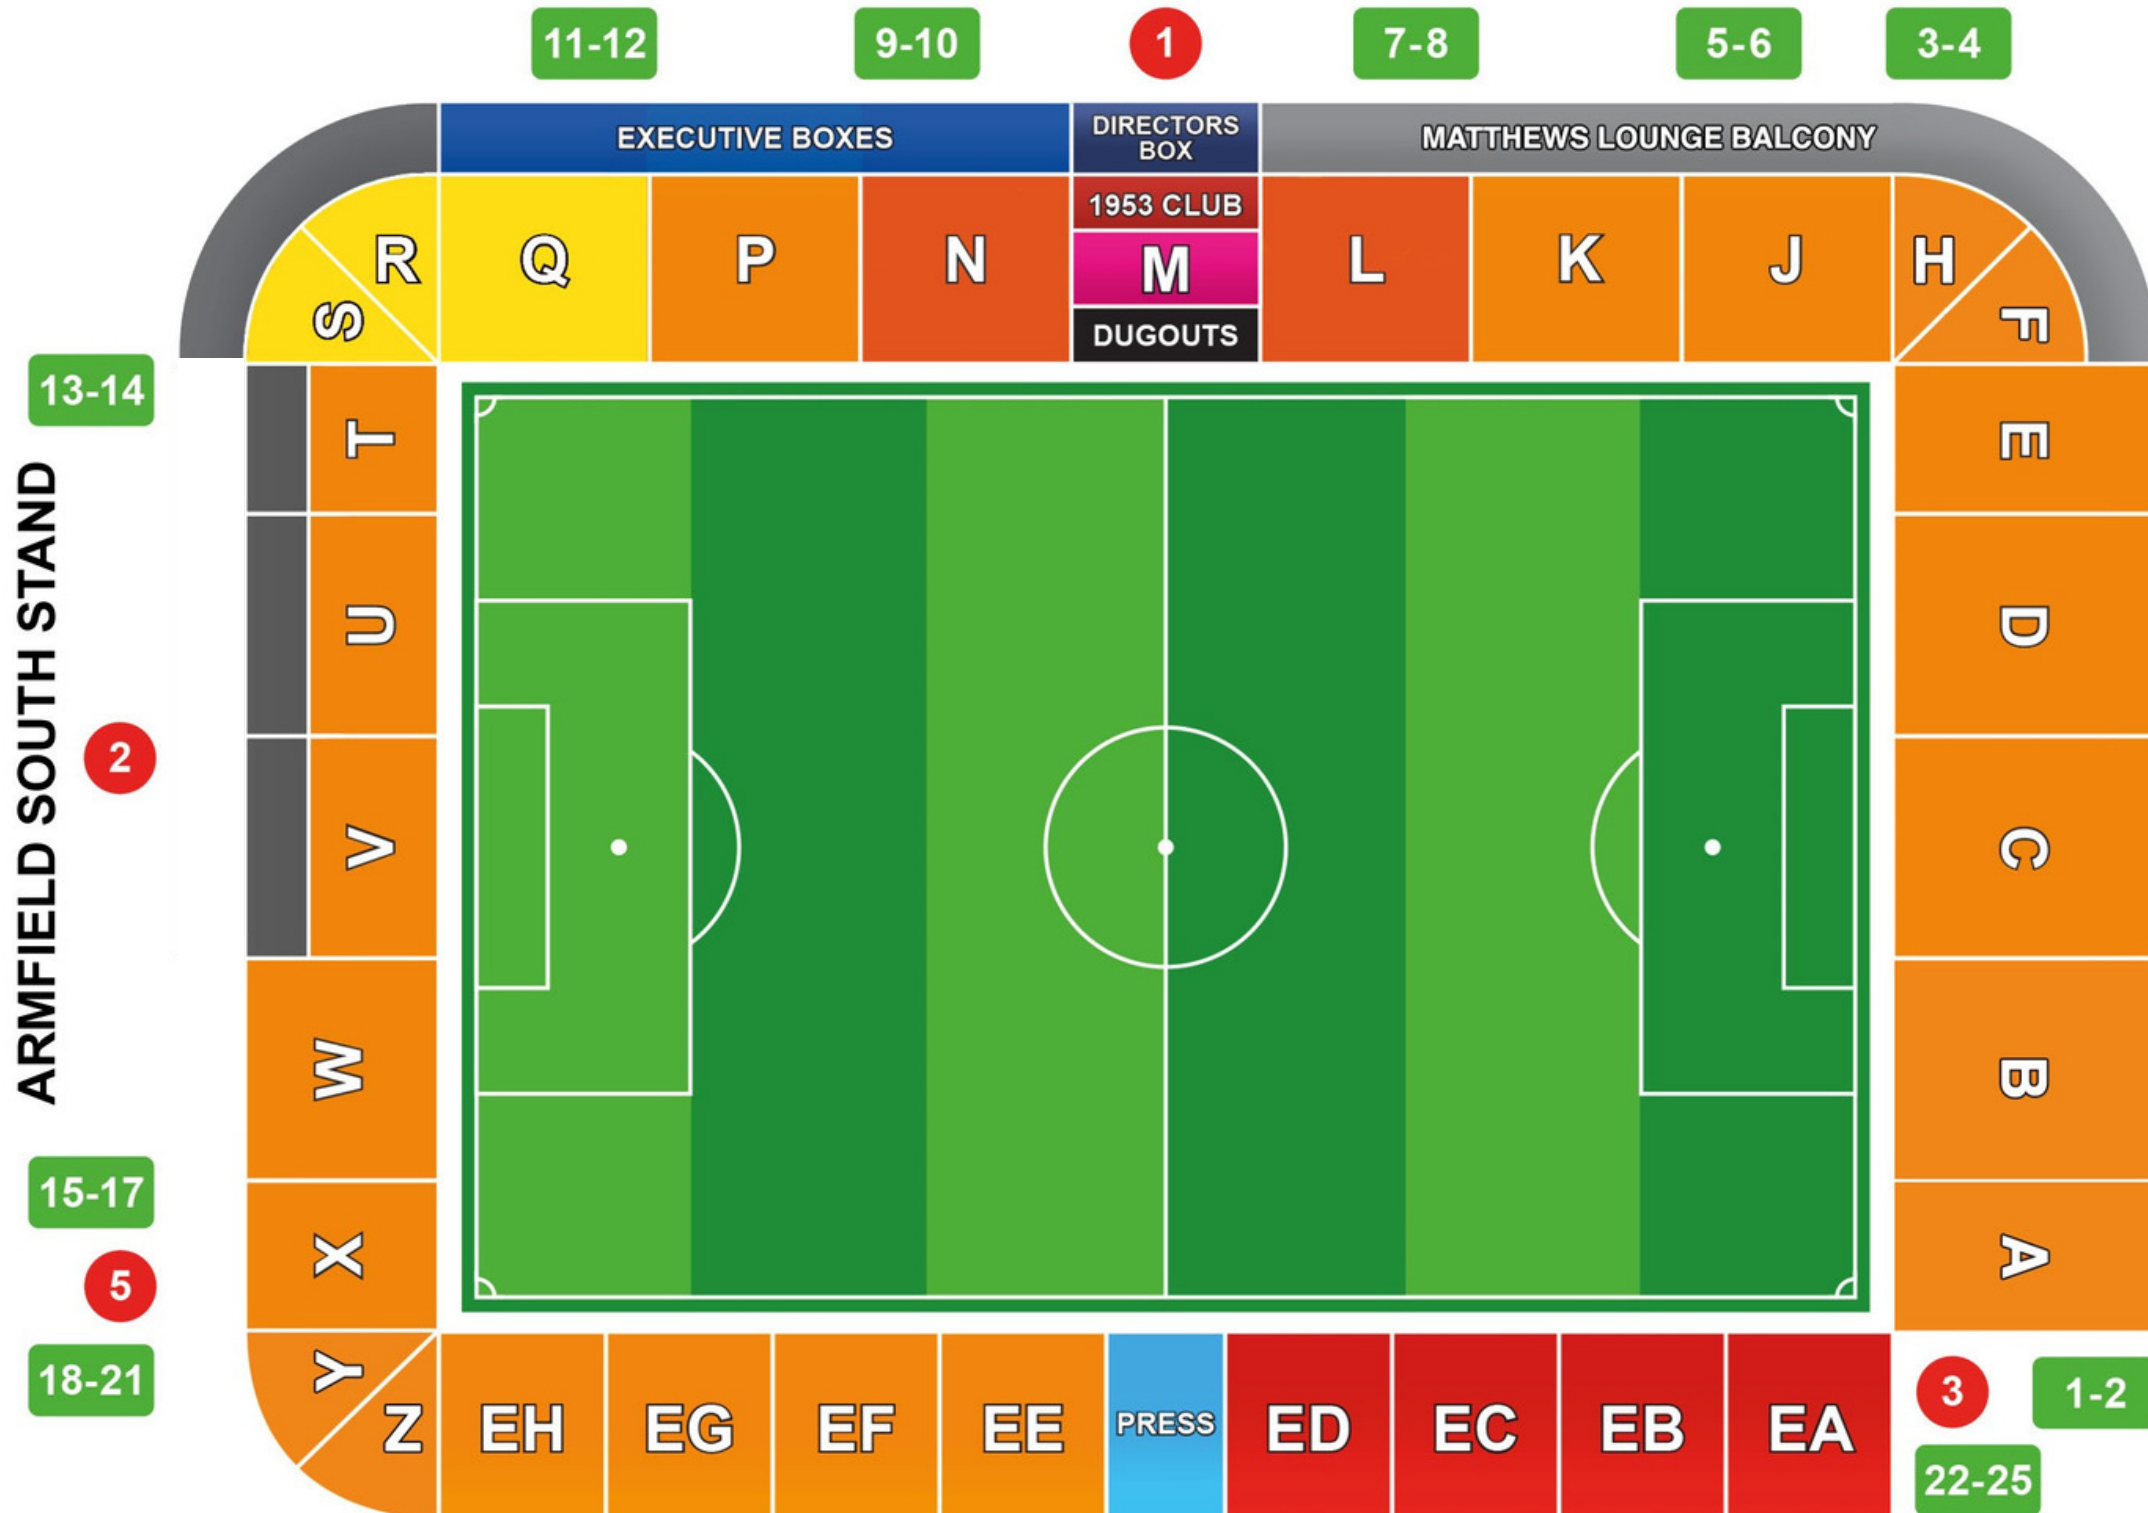

# MATTHEWS WEST STAND

- Turnstiles
- 1 Main Entrance / Hospitality Entrance
- 2 Club Shop / Ticket Office / Ticket Collection Booth
- 3 Away Stand Entrance / Away Ticket Booth
- 4 Press Entrance
- 5 Blackpool FC Hotel / Rowleys Restaurant
- Home Supporters Seating
- Premium Area Seating
- Family Area Seating
- Away Supporters Seating
- 1953 Club Reserved Seating
- Matthews Lounge Balcony
- Season Ticket Bar
- Executive Boxes
- Directors Box
- Press Seating